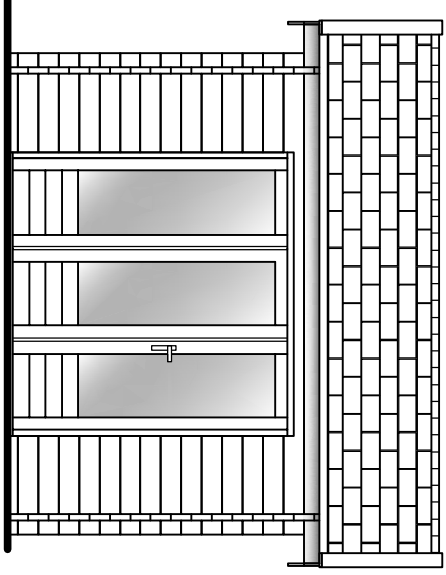

Zij aanzicht - Seiten Ansicht - Side view